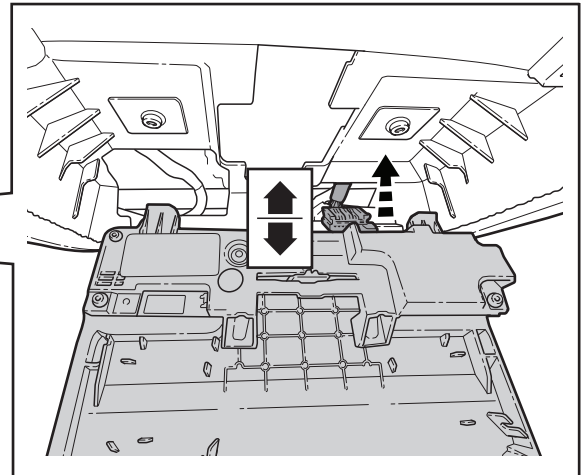

M-9100-RA

2024 Ranger Auxiliary Switch Bank

Note: Does not fit vehicles equipped with factory moonroof

NO PART OF THIS DOCUMENT MAY BE REPRODUCED WITHOUT PRIOR AGREEMENT AND WRITTEN PERMISSION OF FORD PERFORMANCE PARTS

18

19

20

Ford Factory Shop Manual purchase options www.motorcraftservice.com