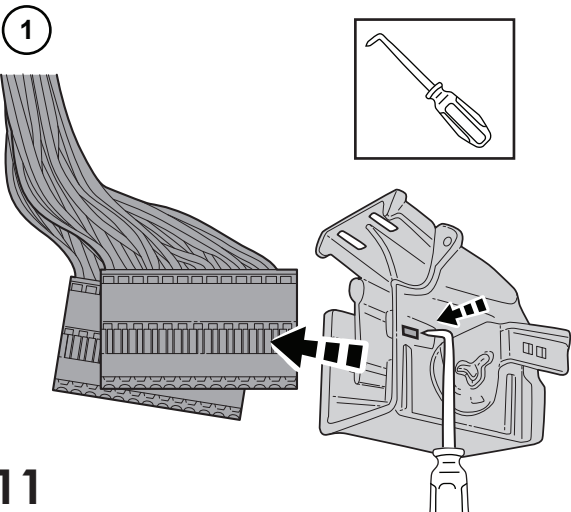

M-9100-RA

2024 Ranger Auxiliary Switch Bank

Note: Does not fit vehicles equipped with factory moonroof

NO PART OF THIS DOCUMENT MAY BE REPRODUCED WITHOUT PRIOR AGREEMENT AND WRITTEN PERMISSION OF FORD PERFORMANCE PARTS

10

11

Ford Factory Shop Manual purchase options www.motorcraftservice.com

M-9100-RA

2024 Ranger Auxiliary Switch Bank

Note: Does not fit vehicles equipped with factory moonroof

NO PART OF THIS DOCUMENT MAY BE REPRODUCED WITHOUT PRIOR AGREEMENT AND WRITTEN PERMISSION OF FORD PERFORMANCE PARTS