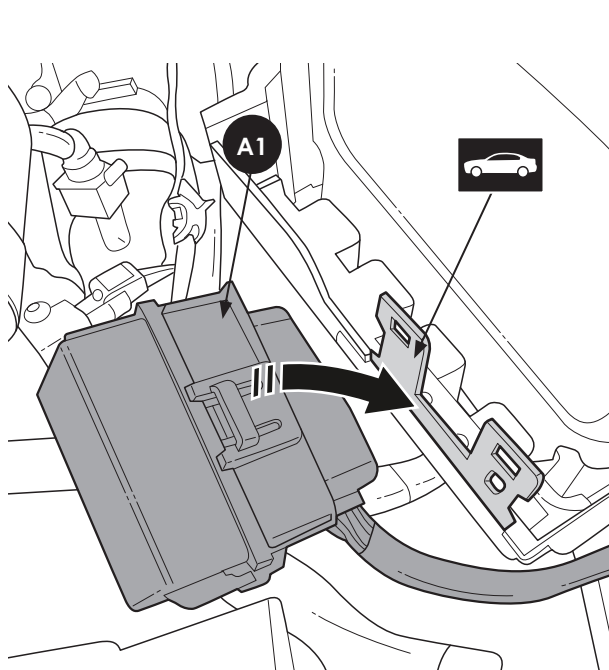

3

Ford Factory Shop Manual purchase options www.motorcraftservice.com