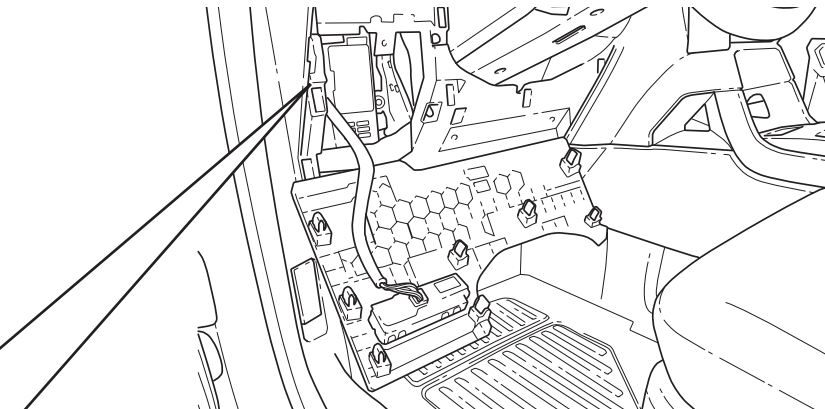

M-9100-RA

2024 Ranger Auxiliary Switch Bank

Note: Does not fit vehicles equipped with factory moonroof

NO PART OF THIS DOCUMENT MAY BE REPRODUCED WITHOUT PRIOR AGREEMENT AND WRITTEN PERMISSION OF FORD PERFORMANCE PARTS