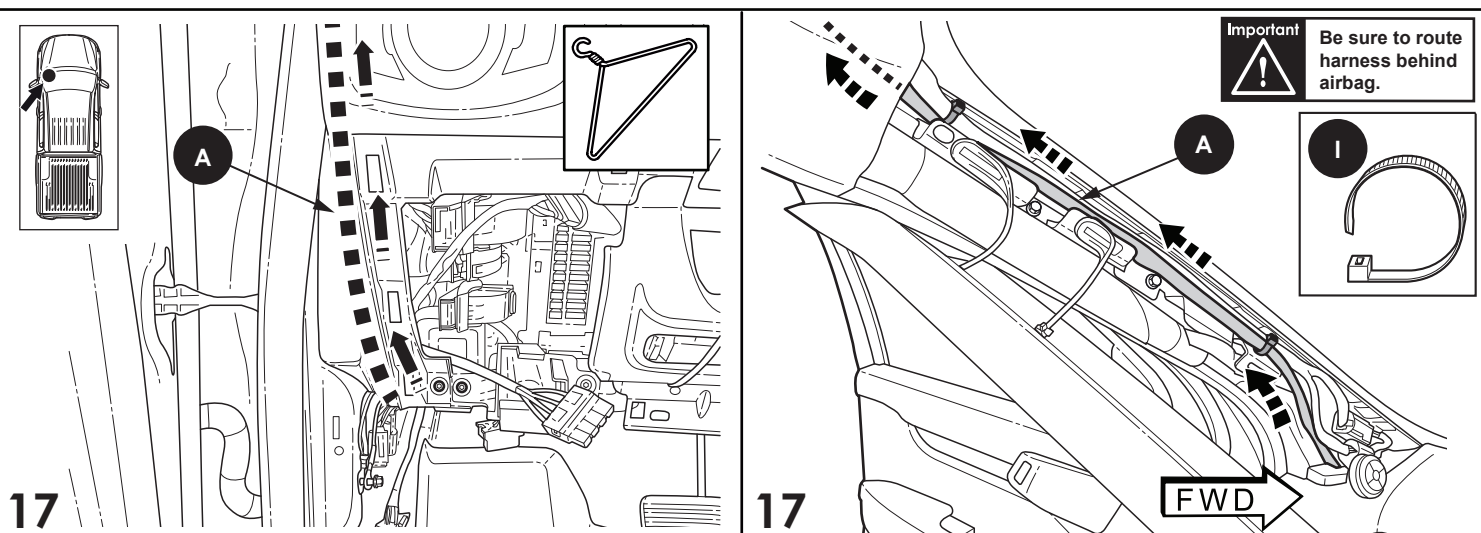

14

Ford Factory Shop Manual purchase options www.motorcraftservice.com

M-9100-RA

2024 Ranger Auxiliary Switch Bank

Note: Does not fit vehicles equipped with factory moonroof

NO PART OF THIS DOCUMENT MAY BE REPRODUCED WITHOUT PRIOR AGREEMENT AND WRITTEN PERMISSION OF FORD PERFORMANCE PARTS