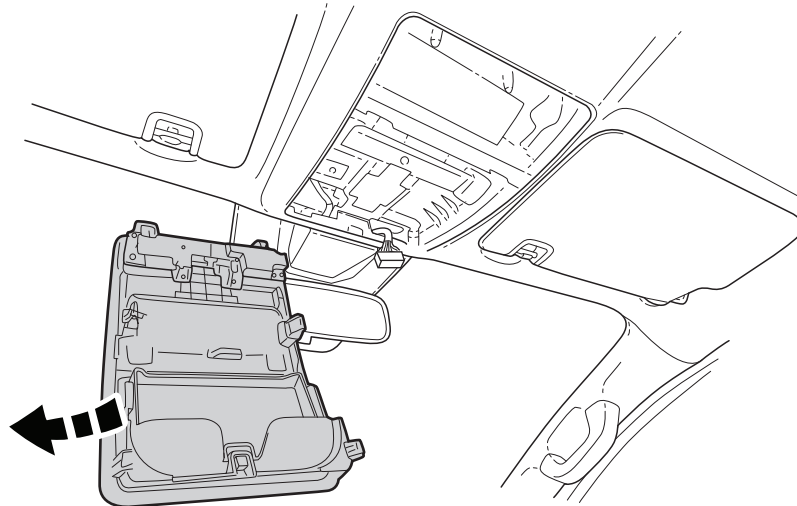

M-9100-RA

2024 Ranger Auxiliary Switch Bank

Note: Does not fit vehicles equipped with factory moonroof

NO PART OF THIS DOCUMENT MAY BE REPRODUCED WITHOUT PRIOR AGREEMENT AND WRITTEN PERMISSION OF FORD PERFORMANCE PARTS

18

19

20

Ford Factory Shop Manual purchase options www.motorcraftservice.com