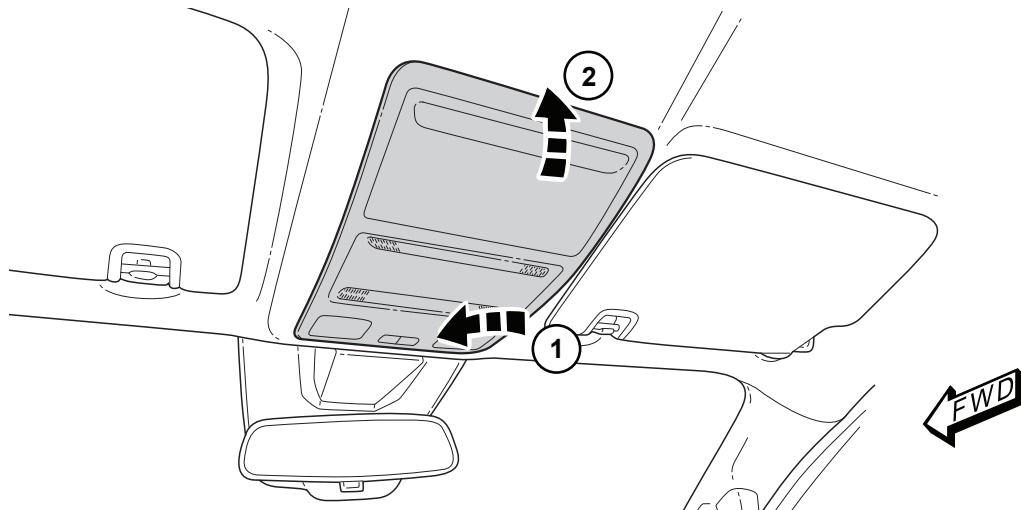

26

27

28

Ford Factory Shop Manual purchase options www.motorcraftservice.com

M-9100-RA

2024 Ranger Auxiliary Switch Bank

Note: Does not fit vehicles equipped with factory moonroof

NO PART OF THIS DOCUMENT MAY BE REPRODUCED WITHOUT PRIOR AGREEMENT AND WRITTEN PERMISSION OF FORD PERFORMANCE PARTS

Position harness in notch.

29

30

31

Ford Factory Shop Manual purchase options www.motorcraftservice.com

M-9100-RA

2024 Ranger Auxiliary Switch Bank

Note: Does not fit vehicles equipped with factory moonroof