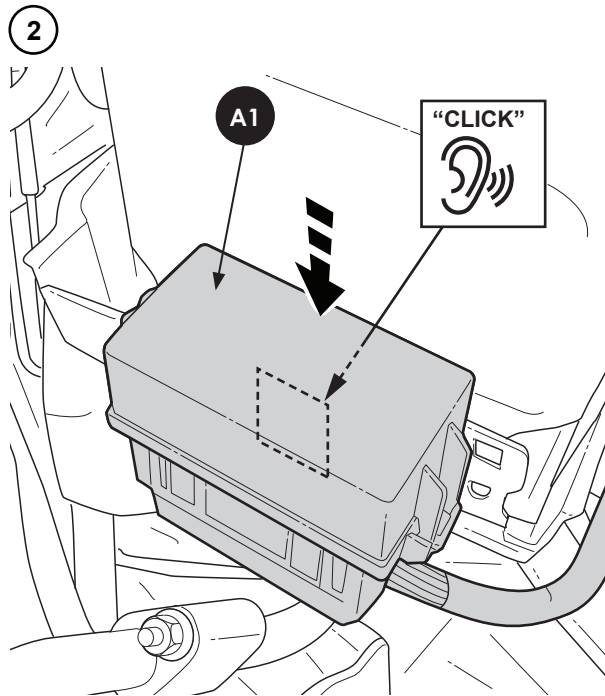

3

Ford Factory Shop Manual purchase options www.motorcraftservice.com