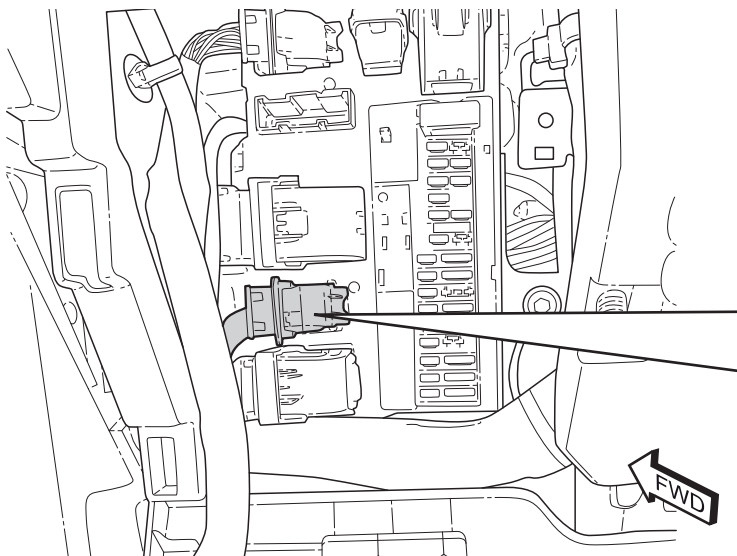

M-9100-RA

2024 Ranger Auxiliary Switch Bank

Note: Does not fit vehicles equipped with factory moonroof

NO PART OF THIS DOCUMENT MAY BE REPRODUCED WITHOUT PRIOR AGREEMENT AND WRITTEN PERMISSION OF FORD PERFORMANCE PARTS