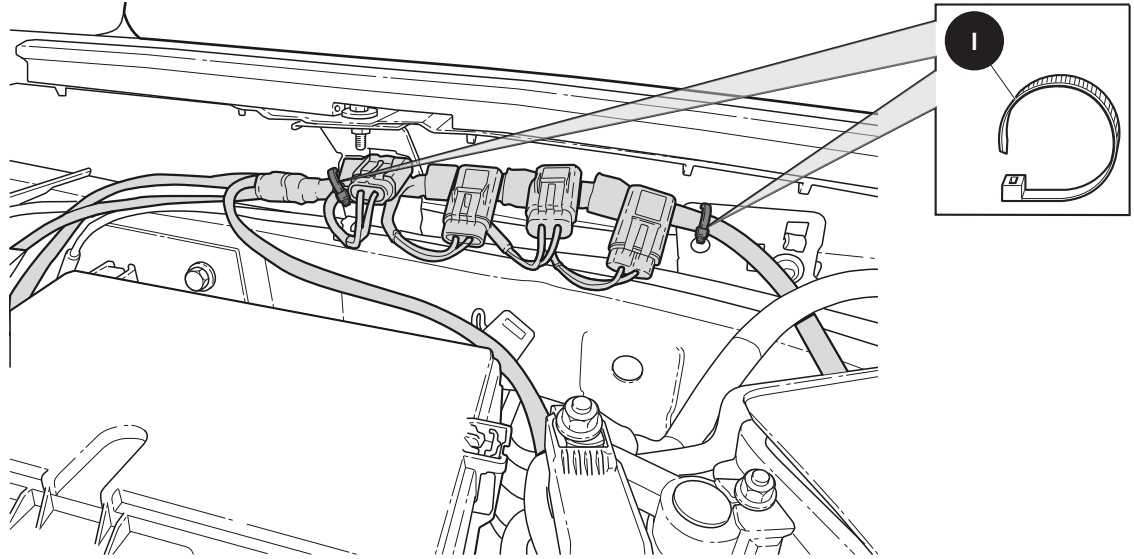

2

3

Ford Factory Shop Manual purchase options www.motorcraftservice.com

M-9100-RA

2024 Ranger Auxiliary Switch Bank

Note: Does not fit vehicles equipped with factory moonroof

NO PART OF THIS DOCUMENT MAY BE REPRODUCED WITHOUT PRIOR AGREEMENT AND WRITTEN PERMISSION OF FORD PERFORMANCE PARTS