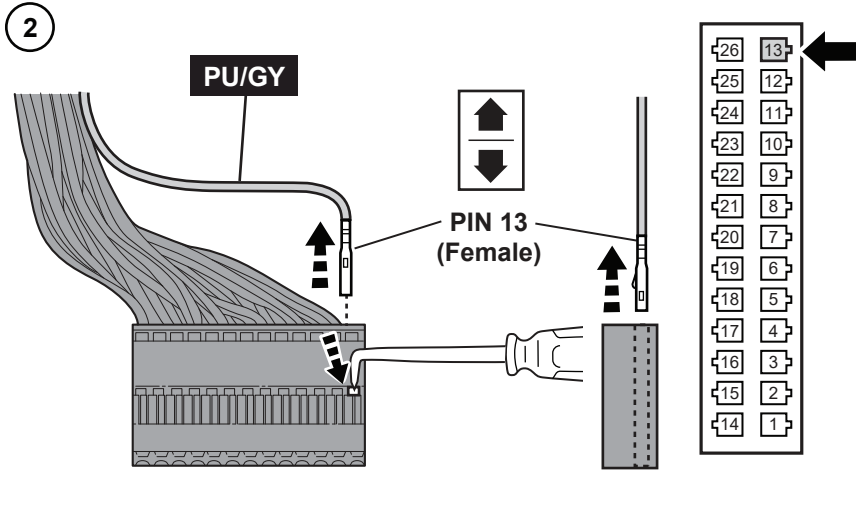

M-9100-RA

2024 Ranger Auxiliary Switch Bank

Note: Does not fit vehicles equipped with factory moonroof

NO PART OF THIS DOCUMENT MAY BE REPRODUCED WITHOUT PRIOR AGREEMENT AND WRITTEN PERMISSION OF FORD PERFORMANCE PARTS

10

11

Ford Factory Shop Manual purchase options www.motorcraftservice.com