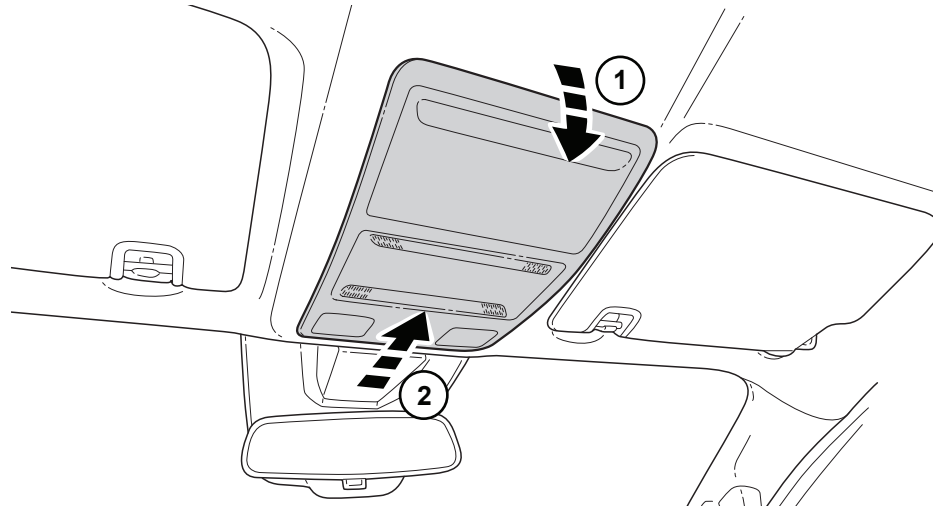

Ford Factory Shop Manual purchase options www.motorcraftservice.com

M-9100-RA

2024 Ranger Auxiliary Switch Bank

Note: Does not fit vehicles equipped with factory moonroof

NO PART OF THIS DOCUMENT MAY BE REPRODUCED WITHOUT PRIOR AGREEMENT AND WRITTEN PERMISSION OF FORD PERFORMANCE PARTS