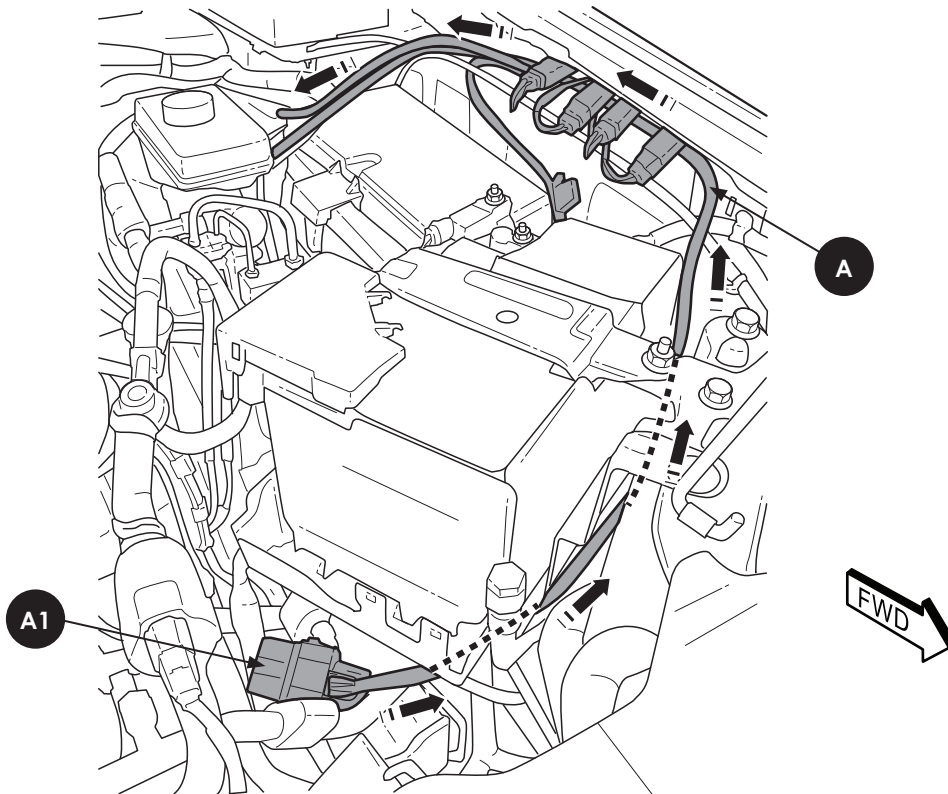

Kit Routing

10mm

1

Ford Factory Shop Manual purchase options www.motorcraftservice.com

M-9100-RA

2024 Ranger Auxiliary Switch Bank

Note: Does not fit vehicles equipped with factory moonroof

NO PART OF THIS DOCUMENT MAY BE REPRODUCED WITHOUT PRIOR AGREEMENT AND WRITTEN PERMISSION OF FORD PERFORMANCE PARTS