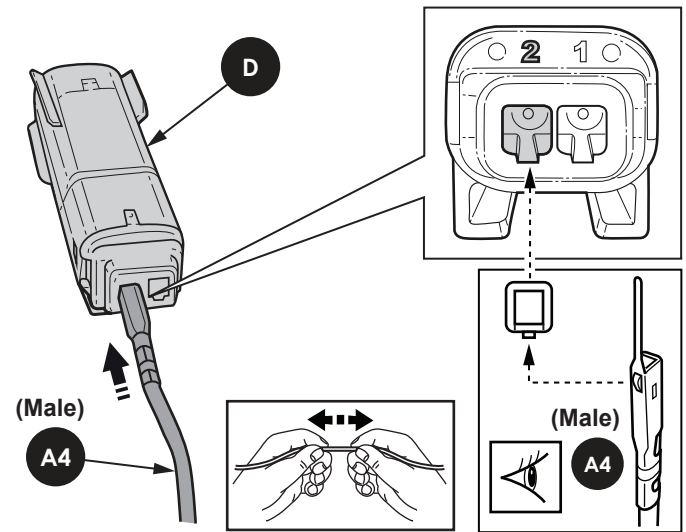

10

11

Ford Factory Shop Manual purchase options www.motorcraftservice.com

M-9100-RA

2024 Ranger Auxiliary Switch Bank

Note: Does not fit vehicles equipped with factory moonroof

NO PART OF THIS DOCUMENT MAY BE REPRODUCED WITHOUT PRIOR AGREEMENT AND WRITTEN PERMISSION OF FORD PERFORMANCE PARTS