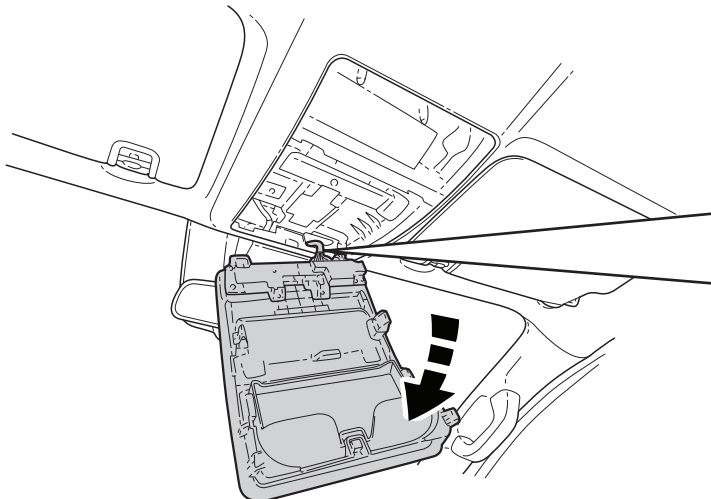

M-9100-RA

2024 Ranger Auxiliary Switch Bank

Note: Does not fit vehicles equipped with factory moonroof

NO PART OF THIS DOCUMENT MAY BE REPRODUCED WITHOUT PRIOR AGREEMENT AND WRITTEN PERMISSION OF FORD PERFORMANCE PARTS

18

19

20

Ford Factory Shop Manual purchase options www.motorcraftservice.com