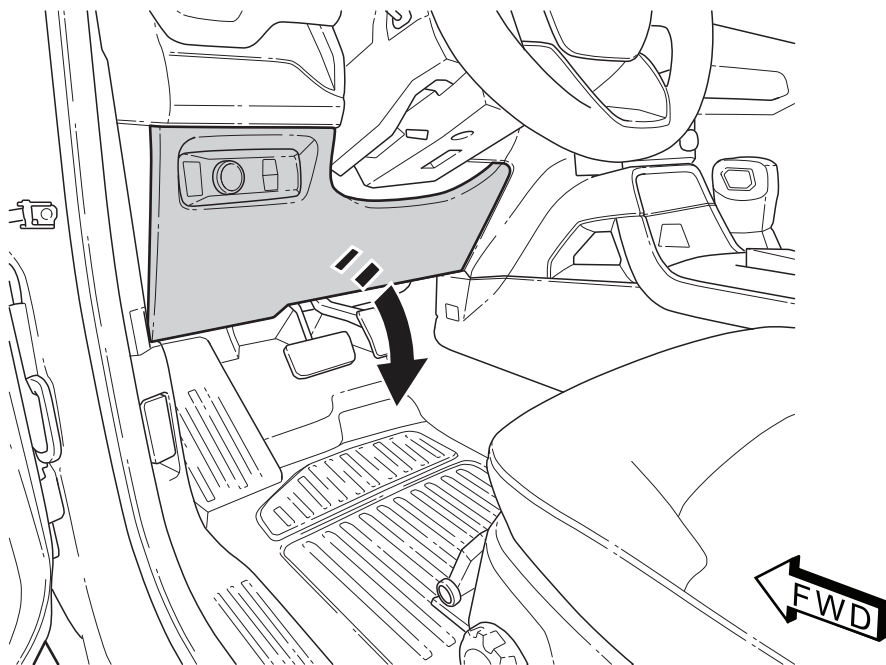

10

Ford Factory Shop Manual purchase options www.motorcraftservice.com