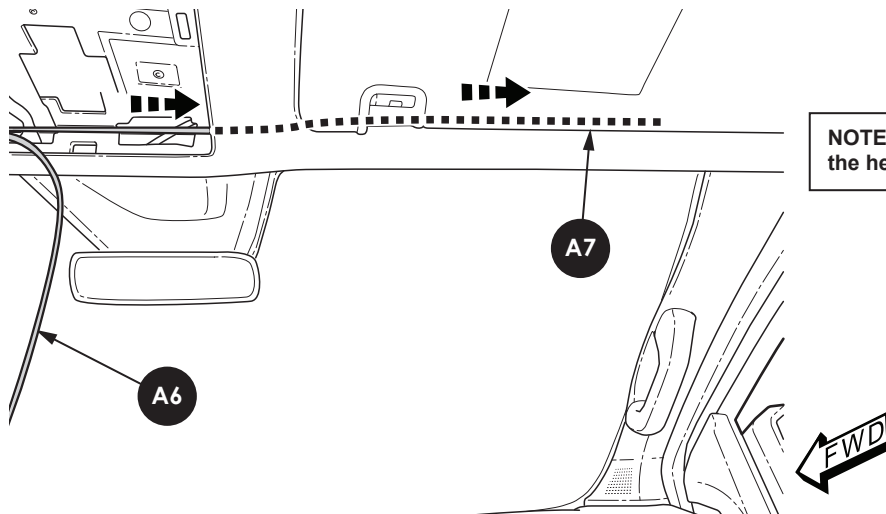

M-9100-RA

2024 Ranger Auxiliary Switch Bank

Note: Does not fit vehicles equipped with factory moonroof

NO PART OF THIS DOCUMENT MAY BE REPRODUCED WITHOUT PRIOR AGREEMENT AND WRITTEN PERMISSION OF FORD PERFORMANCE PARTS

26

27

28

Ford Factory Shop Manual purchase options www.motorcraftservice.com