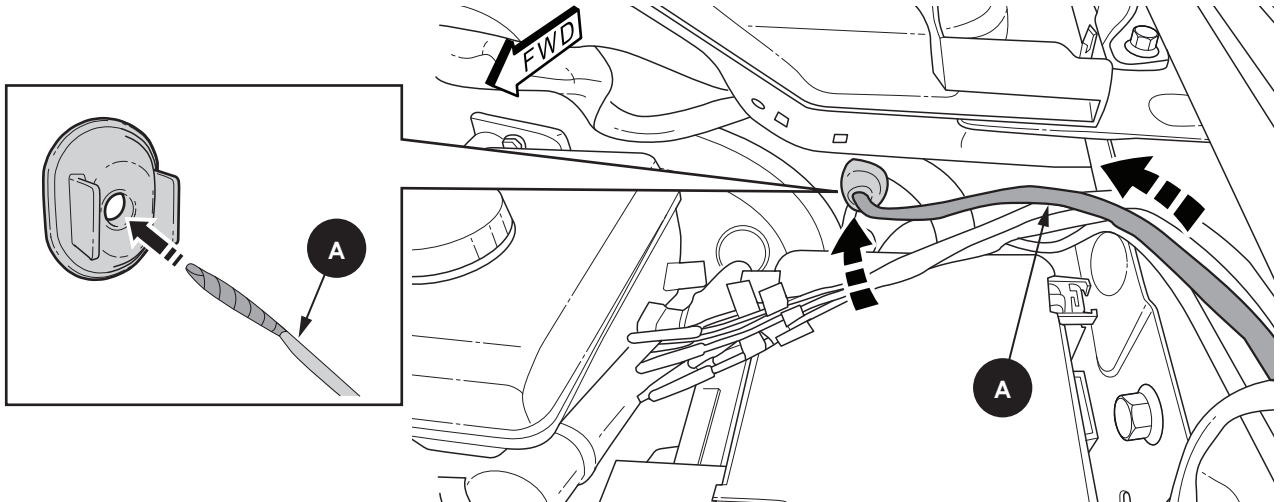

M-9100-RA

2024 Ranger Auxiliary Switch Bank

Note: Does not fit vehicles equipped with factory moonroof

NO PART OF THIS DOCUMENT MAY BE REPRODUCED WITHOUT PRIOR AGREEMENT AND WRITTEN PERMISSION OF FORD PERFORMANCE PARTS

6

7

10mm

8

Ford Factory Shop Manual purchase options www.motorcraftservice.com