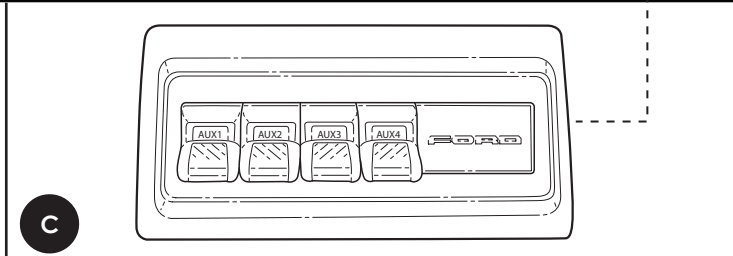

M-9100-RA

2024 Ranger Auxiliary Switch Bank

Note: Does not fit vehicles equipped with factory moonroof

NO PART OF THIS DOCUMENT MAY BE REPRODUCED WITHOUT PRIOR AGREEMENT AND WRITTEN PERMISSION OF FORD PERFORMANCE PARTS

Kit Contents

Tools Required

Ford Factory Shop Manual purchase options www.motorcraftservice.com