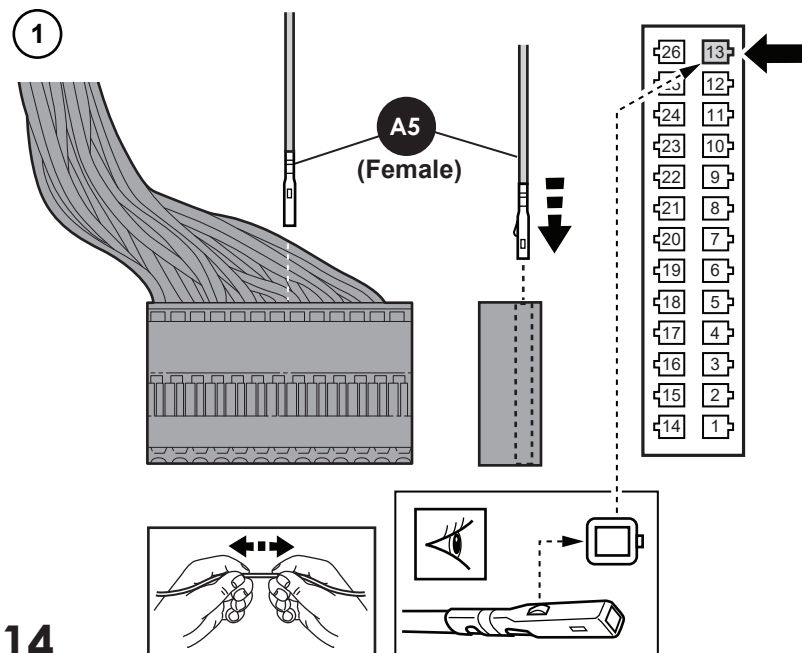

10

11

Ford Factory Shop Manual purchase options www.motorcraftservice.com

M-9100-RA

2024 Ranger Auxiliary Switch Bank

Note: Does not fit vehicles equipped with factory moonroof

NO PART OF THIS DOCUMENT MAY BE REPRODUCED WITHOUT PRIOR AGREEMENT AND WRITTEN PERMISSION OF FORD PERFORMANCE PARTS