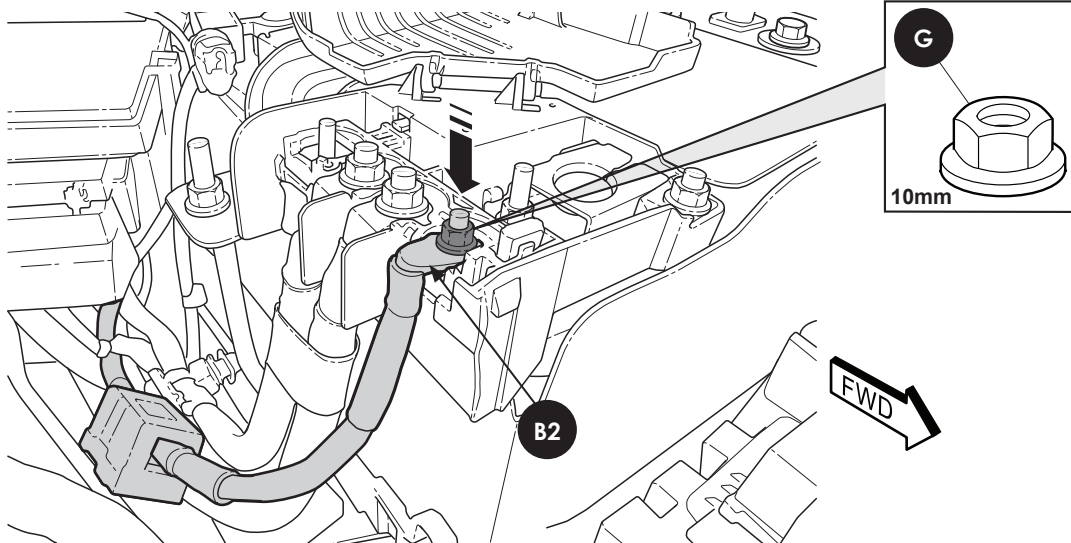

M-9100-RA

2024 Ranger Auxiliary Switch Bank

Note: Does not fit vehicles equipped with factory moonroof

NO PART OF THIS DOCUMENT MAY BE REPRODUCED WITHOUT PRIOR AGREEMENT AND WRITTEN PERMISSION OF FORD PERFORMANCE PARTS

10mm

32