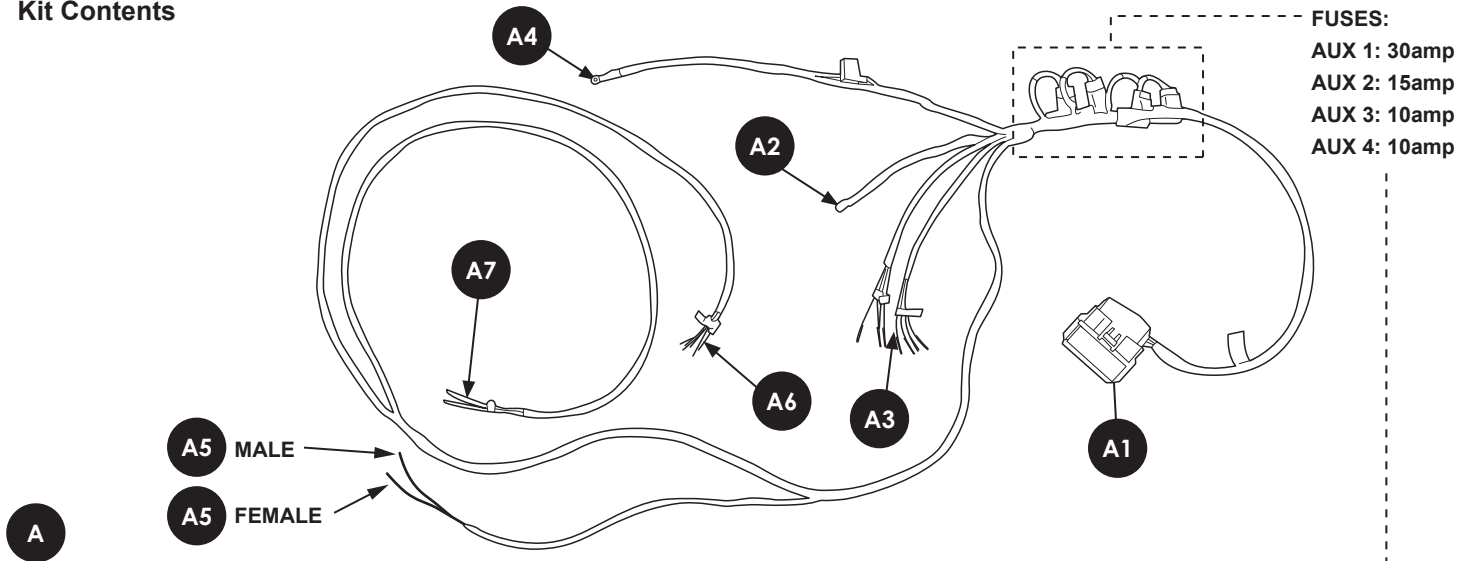

M-9100-RA

2024 Ranger Auxiliary Switch Bank

Note: Does not fit vehicles equipped with factory moonroof

NO PART OF THIS DOCUMENT MAY BE REPRODUCED WITHOUT PRIOR AGREEMENT AND WRITTEN PERMISSION OF FORD PERFORMANCE PARTS

Kit Contents

Tools Required

Ford Factory Shop Manual purchase options www.motorcraftservice.com