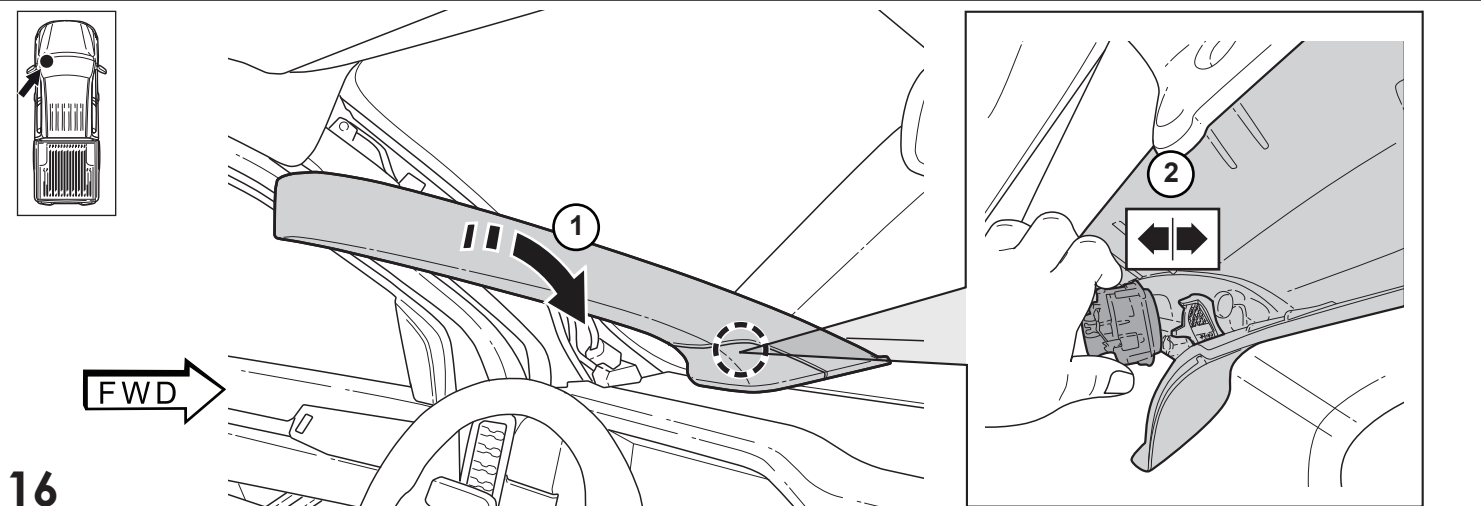

14

Ford Factory Shop Manual purchase options www.motorcraftservice.com

M-9100-RA

2024 Ranger Auxiliary Switch Bank

Note: Does not fit vehicles equipped with factory moonroof

NO PART OF THIS DOCUMENT MAY BE REPRODUCED WITHOUT PRIOR AGREEMENT AND WRITTEN PERMISSION OF FORD PERFORMANCE PARTS