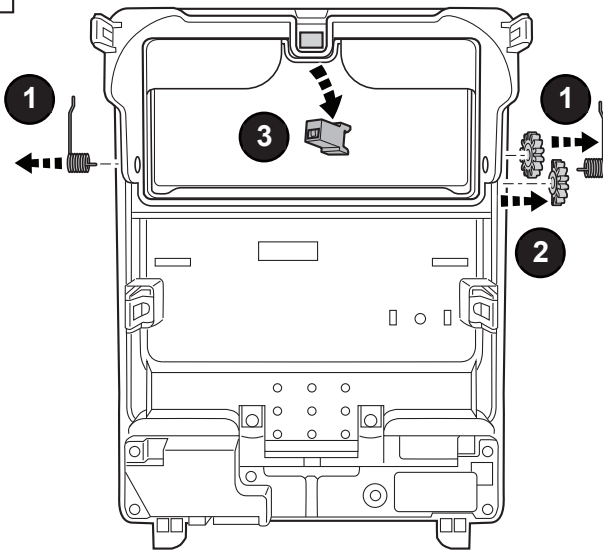

M-9100-RA

2024 Ranger Auxiliary Switch Bank

Note: Does not fit vehicles equipped with factory moonroof

NO PART OF THIS DOCUMENT MAY BE REPRODUCED WITHOUT PRIOR AGREEMENT AND WRITTEN PERMISSION OF FORD PERFORMANCE PARTS

1

2