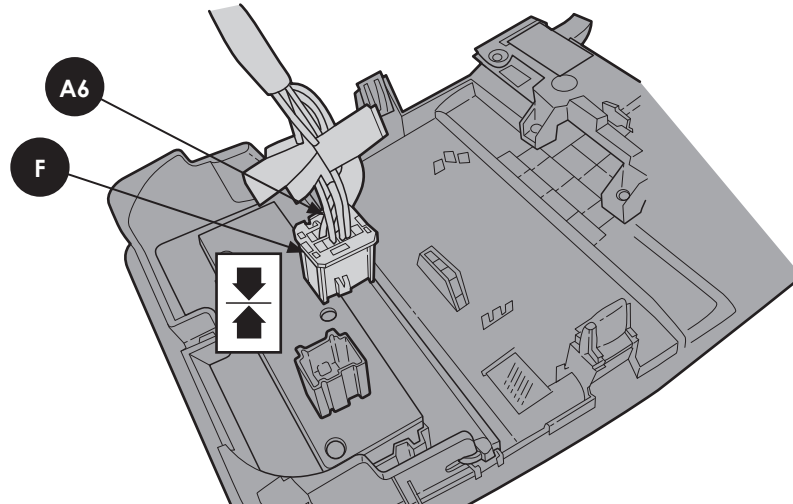

23

24

25

Ford Factory Shop Manual purchase options www.motorcraftservice.com

M-9100-RA

2024 Ranger Auxiliary Switch Bank

Note: Does not fit vehicles equipped with factory moonroof

NO PART OF THIS DOCUMENT MAY BE REPRODUCED WITHOUT PRIOR AGREEMENT AND WRITTEN PERMISSION OF FORD PERFORMANCE PARTS