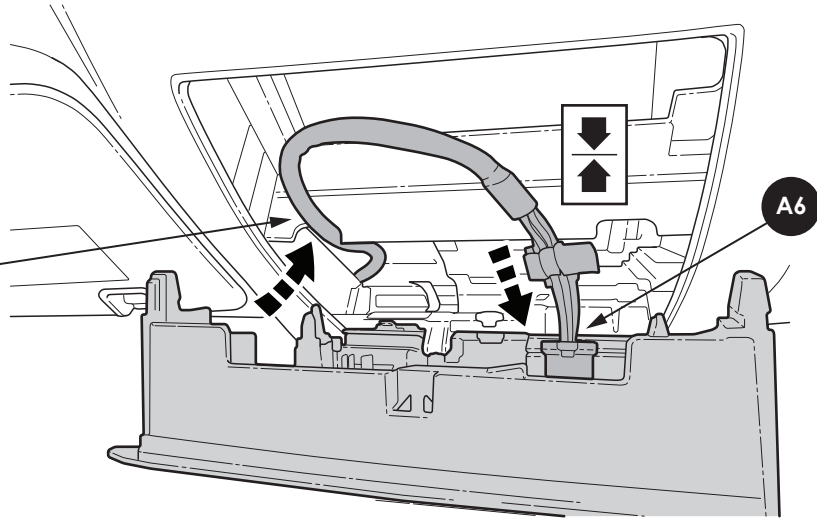

26

27

28

Ford Factory Shop Manual purchase options www.motorcraftservice.com

M-9100-RA

2024 Ranger Auxiliary Switch Bank

Note: Does not fit vehicles equipped with factory moonroof

NO PART OF THIS DOCUMENT MAY BE REPRODUCED WITHOUT PRIOR AGREEMENT AND WRITTEN PERMISSION OF FORD PERFORMANCE PARTS

Position harness in notch.

29

30

31

Ford Factory Shop Manual purchase options www.motorcraftservice.com

M-9100-RA

2024 Ranger Auxiliary Switch Bank

Note: Does not fit vehicles equipped with factory moonroof