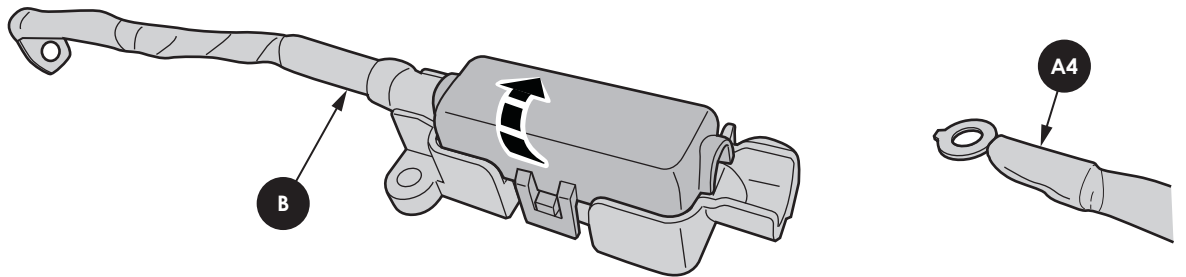

M-9100-RA

2024 Ranger Auxiliary Switch Bank

Note: Does not fit vehicles equipped with factory moonroof

NO PART OF THIS DOCUMENT MAY BE REPRODUCED WITHOUT PRIOR AGREEMENT AND WRITTEN PERMISSION OF FORD PERFORMANCE PARTS

4

1

2

10mm

3

10mm

5

Ford Factory Shop Manual purchase options www.motorcraftservice.com