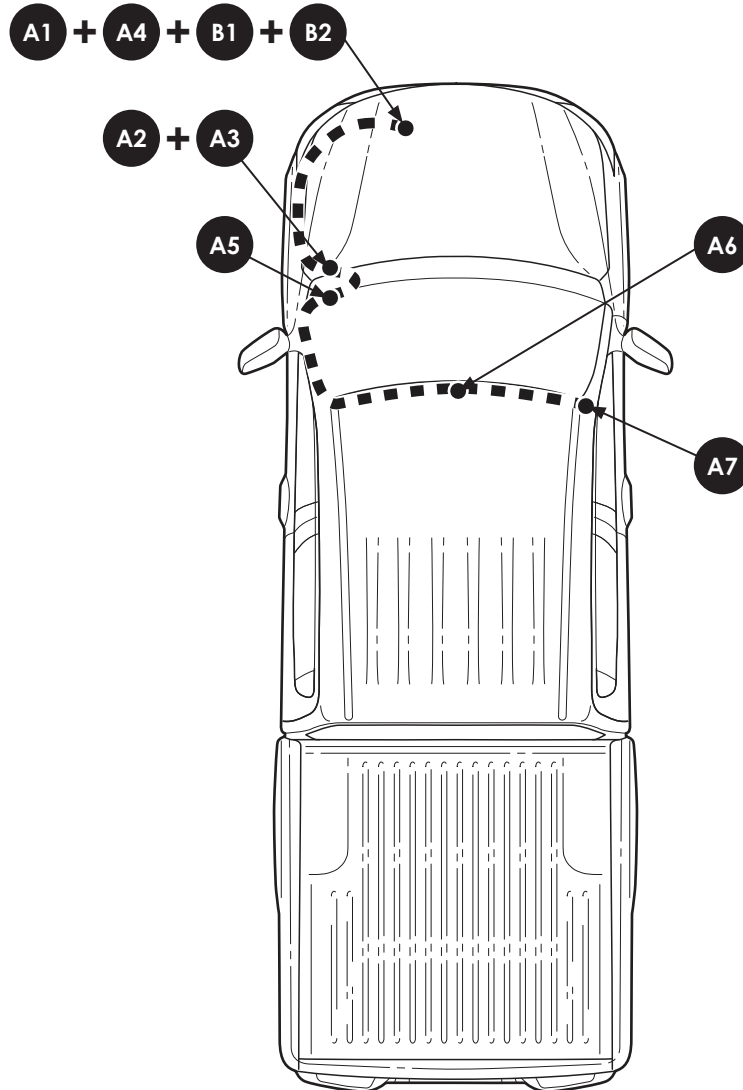

M-9100-RA

2024 Ranger Auxiliary Switch Bank

Note: Does not fit vehicles equipped with factory moonroof

NO PART OF THIS DOCUMENT MAY BE REPRODUCED WITHOUT PRIOR AGREEMENT AND WRITTEN PERMISSION OF FORD PERFORMANCE PARTS

Kit Routing

10mm