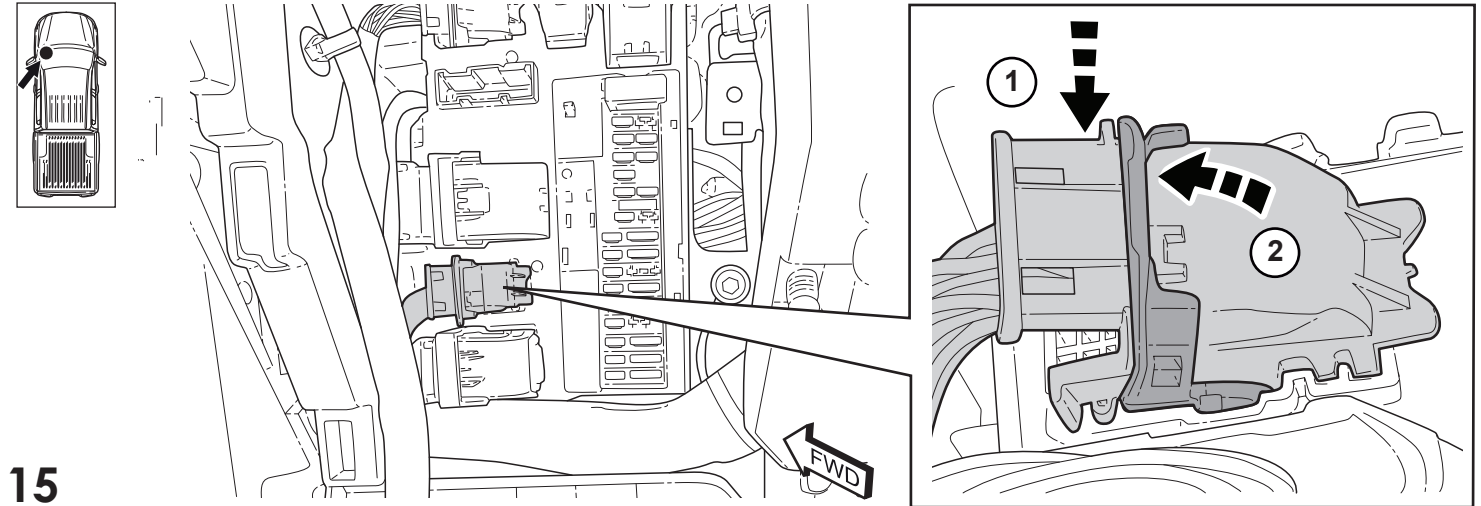

14

Ford Factory Shop Manual purchase options www.motorcraftservice.com

M-9100-RA

2024 Ranger Auxiliary Switch Bank

Note: Does not fit vehicles equipped with factory moonroof

NO PART OF THIS DOCUMENT MAY BE REPRODUCED WITHOUT PRIOR AGREEMENT AND WRITTEN PERMISSION OF FORD PERFORMANCE PARTS