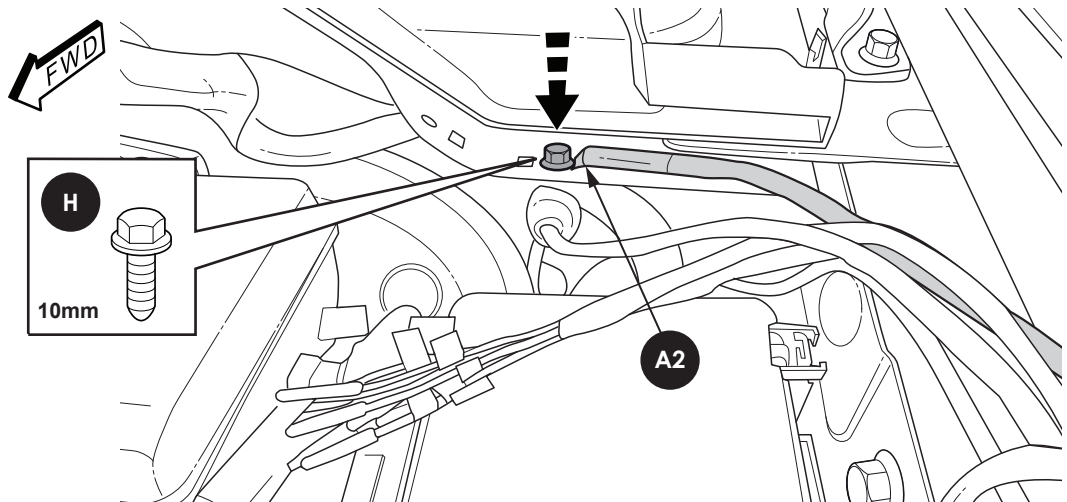

8

Ford Factory Shop Manual purchase options www.motorcraftservice.com