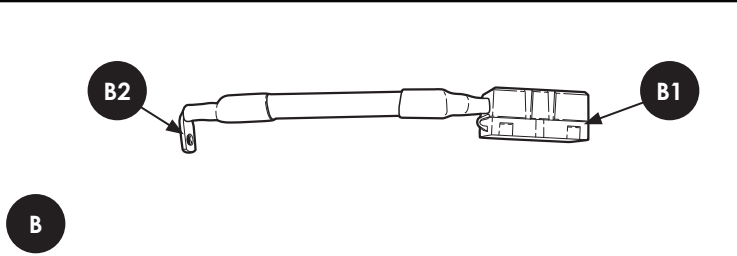

M-9100-RA

2024 Ranger Auxiliary Switch Bank

Note: Does not fit vehicles equipped with factory moonroof

NO PART OF THIS DOCUMENT MAY BE REPRODUCED WITHOUT PRIOR AGREEMENT AND WRITTEN PERMISSION OF FORD PERFORMANCE PARTS

Kit Contents

Tools Required

Ford Factory Shop Manual purchase options www.motorcraftservice.com