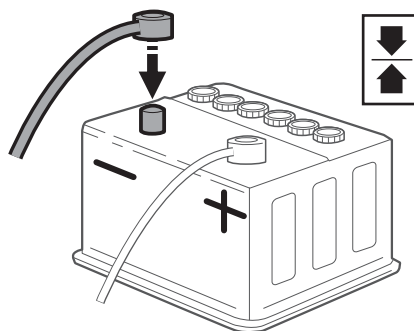

Position harness in notch.

29

30

31

Ford Factory Shop Manual purchase options www.motorcraftservice.com

M-9100-RA

2024 Ranger Auxiliary Switch Bank

Note: Does not fit vehicles equipped with factory moonroof

NO PART OF THIS DOCUMENT MAY BE REPRODUCED WITHOUT PRIOR AGREEMENT AND WRITTEN PERMISSION OF FORD PERFORMANCE PARTS

10mm

32

33

10mm

34

! **NOTE:** Operating an excessive amount of electrical accessories at the same time on your vehicle may affect your vehicle's charging system, especially with older batteries.