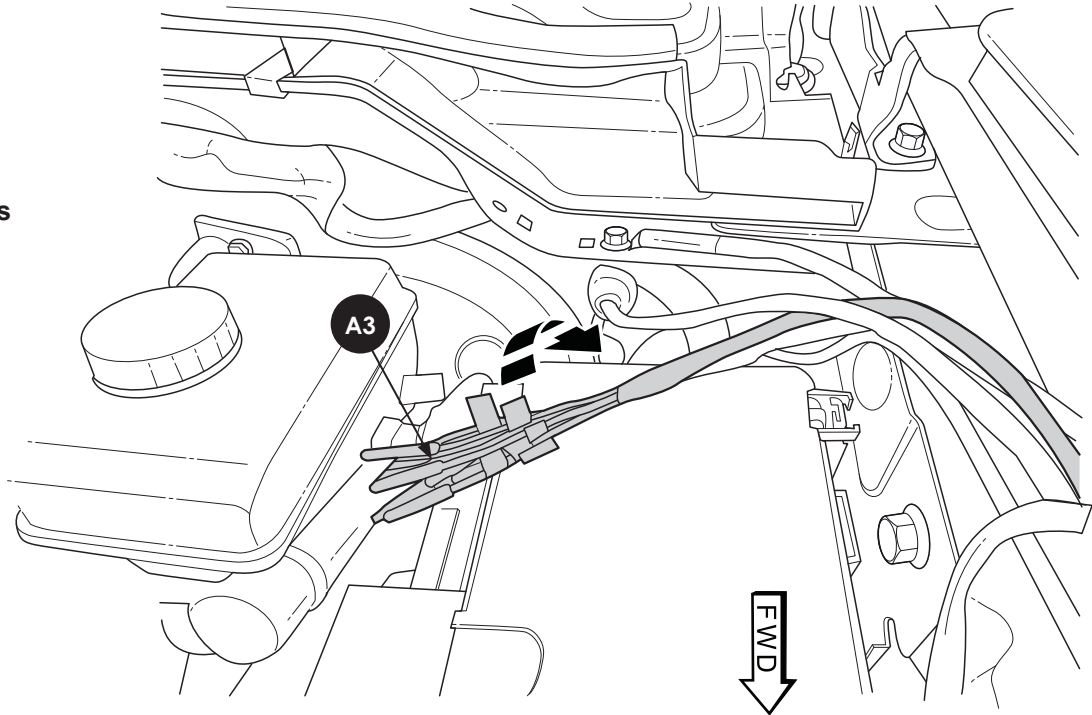

M-9100-RA

2024 Ranger Auxiliary Switch Bank

Note: Does not fit vehicles equipped with factory moonroof

NO PART OF THIS DOCUMENT MAY BE REPRODUCED WITHOUT PRIOR AGREEMENT AND WRITTEN PERMISSION OF FORD PERFORMANCE PARTS

NOTE: Stow harness for future use.

9