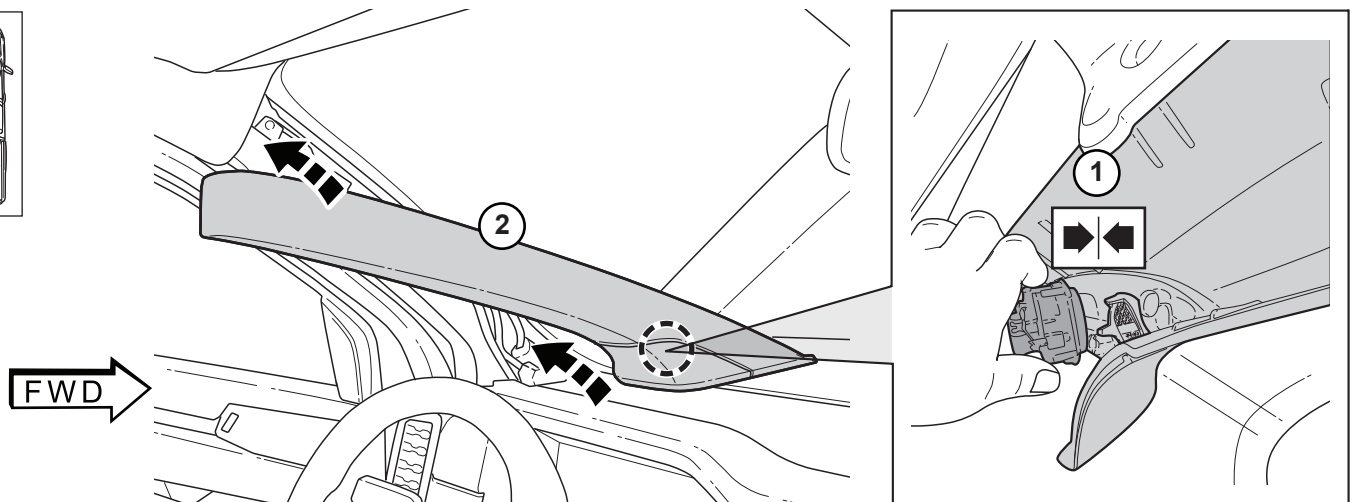

26

27

28

Ford Factory Shop Manual purchase options www.motorcraftservice.com

M-9100-RA

2024 Ranger Auxiliary Switch Bank

Note: Does not fit vehicles equipped with factory moonroof

NO PART OF THIS DOCUMENT MAY BE REPRODUCED WITHOUT PRIOR AGREEMENT AND WRITTEN PERMISSION OF FORD PERFORMANCE PARTS

Position harness in notch.

29

30

31

Ford Factory Shop Manual purchase options www.motorcraftservice.com

M-9100-RA

2024 Ranger Auxiliary Switch Bank

Note: Does not fit vehicles equipped with factory moonroof