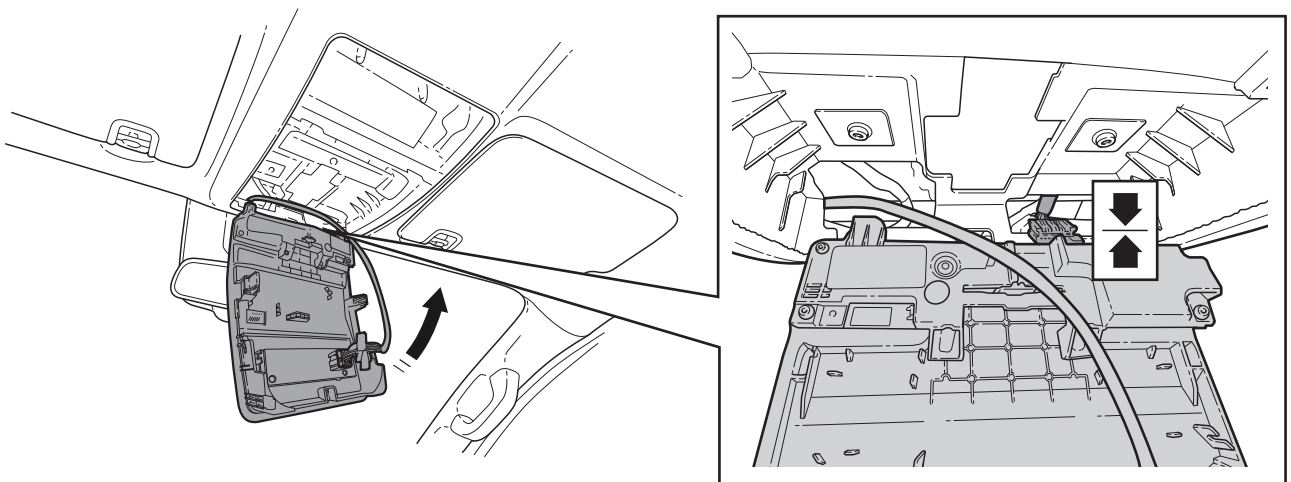

28

Ford Factory Shop Manual purchase options www.motorcraftservice.com