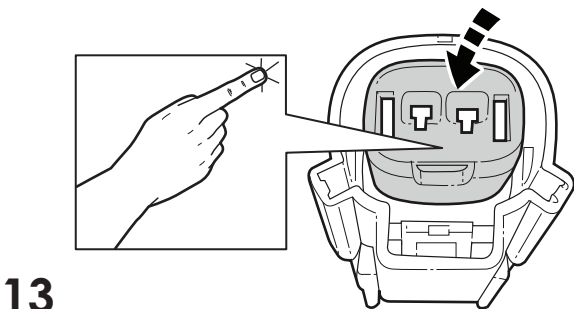

10

11

Ford Factory Shop Manual purchase options www.motorcraftservice.com

M-9100-RA

2024 Ranger Auxiliary Switch Bank

Note: Does not fit vehicles equipped with factory moonroof

NO PART OF THIS DOCUMENT MAY BE REPRODUCED WITHOUT PRIOR AGREEMENT AND WRITTEN PERMISSION OF FORD PERFORMANCE PARTS