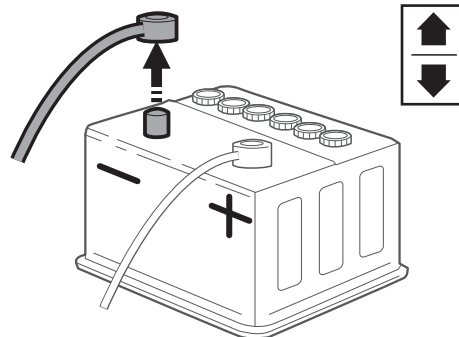

1

Ford Factory Shop Manual purchase options www.motorcraftservice.com