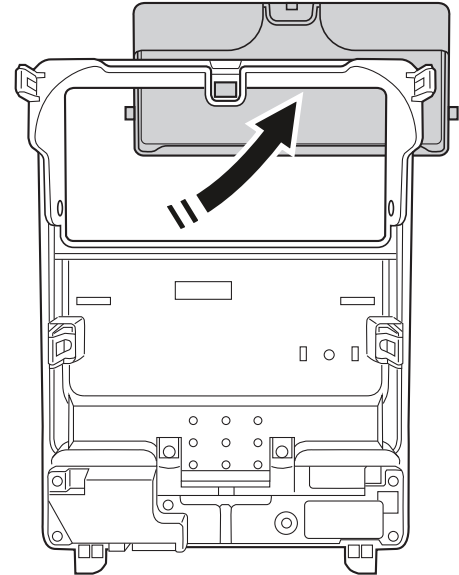

M-9100-RA

2024 Ranger Auxiliary Switch Bank

Note: Does not fit vehicles equipped with factory moonroof

NO PART OF THIS DOCUMENT MAY BE REPRODUCED WITHOUT PRIOR AGREEMENT AND WRITTEN PERMISSION OF FORD PERFORMANCE PARTS

1

2

21

1

2

22

Ford Factory Shop Manual purchase options www.motorcraftservice.com