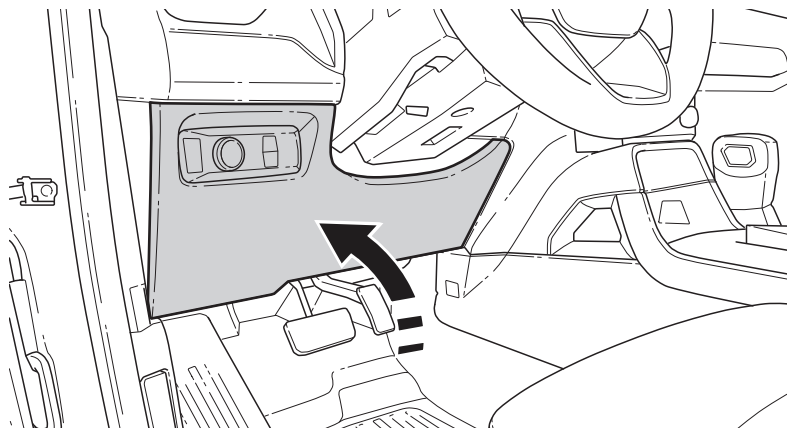

M-9100-RA

2024 Ranger Auxiliary Switch Bank

Note: Does not fit vehicles equipped with factory moonroof

NO PART OF THIS DOCUMENT MAY BE REPRODUCED WITHOUT PRIOR AGREEMENT AND WRITTEN PERMISSION OF FORD PERFORMANCE PARTS

10mm

32

33

10mm

34

! **NOTE:** Operating an excessive amount of electrical accessories at the same time on your vehicle may affect your vehicle's charging system, especially with older batteries.

Ford Factory Shop Manual purchase options www.motorcraftservice.com